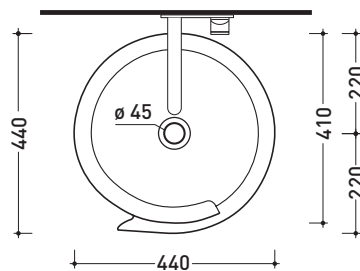

design **NENDO**

2010

RL44L Roll 44

Countertop basin 44 cm

Complements: **Forty6 shelf** (F6RL44)
Solid shelf (SLRL44)
Make-Up benches (MKP150 - MKP180)
Compono System benches (CSM90 - CSM135R/L - CSP135R/L - CSP180)
Line taps basin: ONE - NOKE' - SI - FOLD
Line accessories: TWO - HOOP - NOKE' - FOLD

Technical accessories: **Chrome siphon** (SIFL/CR) - **Telescopic chrome siphon** (SIFL066)
Stop & Go drain (PLSG)
CERAMIC Stop & Go drain (PLCE)
Two piece set chrome tap filters (RF026)

Package dim. **44 x 44 x 18,5 cm** | Weight **12,5 kg** | Pz. Pallet n° **30**

vista zenitale / zenital view

vista zenitale / zenital view

vista frontale / frontal view

sezione longitudinale / section

size in mm

june 2016

CERAMIC: glossy finish

COLORS IN ELIMINATION