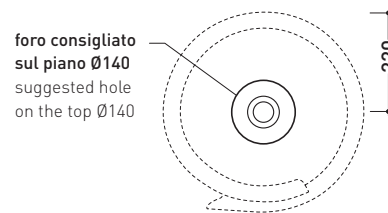

design **NENDO**

2010

RL44L Roll 44

Countertop basin 44 cm

Complements: **Forty6 shelf** (F6RL44)
Solid shelf (SLRL44)
Make-Up benches (MKP150 - MKP180)
Compono System benches (CSM90 - CSM135R/L - CSP135R/L - CSP180)
Line taps basin: ONE - NOKE' - SI - FOLD
Line accessories: TWO - HOOP - NOKE' - FOLD

Technical accessories: **Chrome siphon** (SIFL/CR) - **Telescopic chrome siphon** (SIFL066)
Stop & Go drain (PLSG)
CERAMIC Stop & Go drain (PLCE)
Two piece set chrome tap filters (RF026)

Package dim. **44 x 44 x 18,5 cm** | Weight **12,5 kg** | Pz. Pallet n° **30**

vista zenitale / zenital view

vista zenitale / zenital view

vista frontale / frontal view

sezione longitudinale / section

size in mm

june 2016

CERAMIC: glossy finish

COLORS IN ELIMINATION