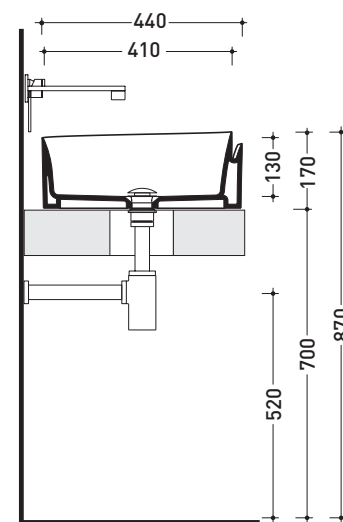

design **NENDO**

2010

RL44L Roll 44

Countertop basin 44 cm

Complements: **Forty6 shelf** (F6RL44)
Solid shelf (SLRL44)
Make-Up benches (MKP150 - MKP180)
Compono System benches (CSM90 - CSM135R/L - CSP135R/L - CSP180)
Line taps basin: ONE - NOKE' - SI - FOLD
Line accessories: TWO - HOOP - NOKE' - FOLD

Technical accessories: **Chrome siphon** (SIFL/CR) - **Telescopic chrome siphon** (SIFL066)
Stop & Go drain (PLSG)
CERAMIC Stop & Go drain (PLCE)
Two piece set chrome tap filters (RF026)

Package dim. **44 x 44 x 18,5 cm** | Weight **12,5 kg** | Pz. Pallet n° **30**

vista zenitale / zenital view

vista zenitale / zenital view

vista frontale / frontal view

sezione longitudinale / section

size in mm

june 2016

CERAMIC: glossy finish

COLORS IN ELIMINATION