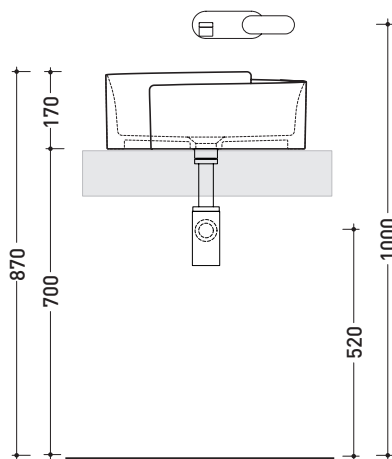

design **NENDO**

2010

RL44L Roll 44

Countertop basin 44 cm

Complements: **Forty6 shelf** (F6RL44)
Solid shelf (SLRL44)
Make-Up benches (MKP150 - MKP180)
Compono System benches (CSM90 - CSM135R/L - CSP135R/L - CSP180)
Line taps basin: ONE - NOKE' - SI - FOLD
Line accessories: TWO - HOOP - NOKE' - FOLD

Technical accessories: **Chrome siphon** (SIFL/CR) - **Telescopic chrome siphon** (SIFL066)
Stop & Go drain (PLSG)
CERAMIC Stop & Go drain (PLCE)
Two piece set chrome tap filters (RF026)

Package dim. **44 x 44 x 18,5 cm** | Weight **12,5 kg** | Pz. Pallet n° **30**

vista zenitale / zenital view

vista zenitale / zenital view

vista frontale / frontal view

sezione longitudinale / section

size in mm

june 2016

CERAMIC: glossy finish

COLORS IN ELIMINATION