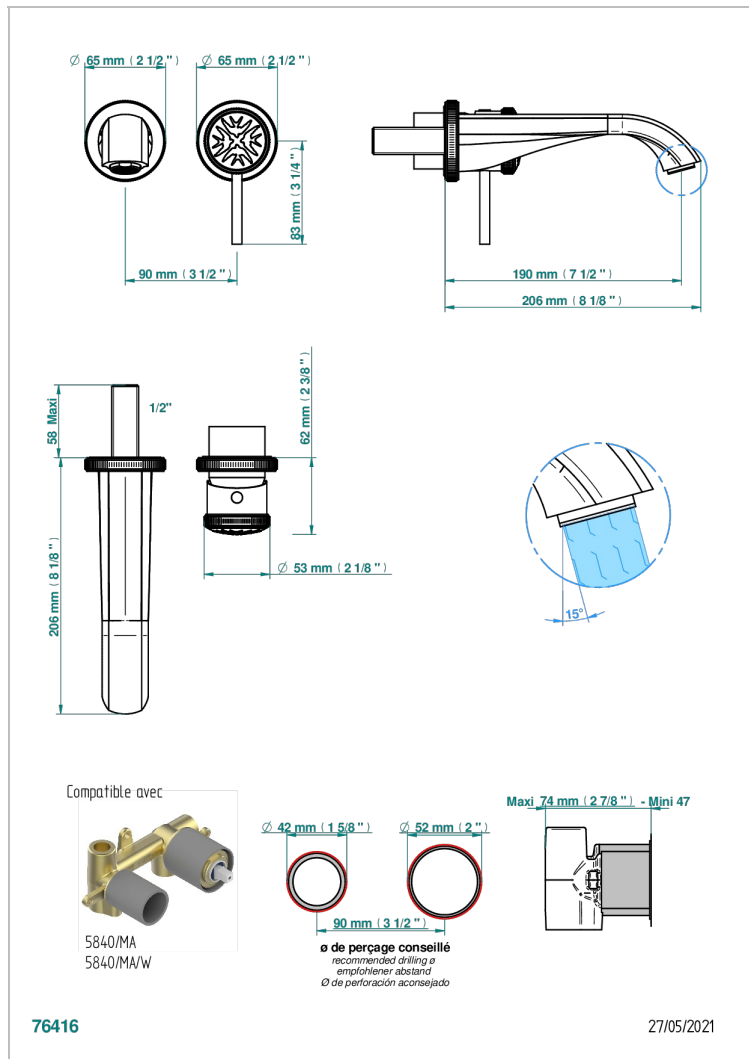

HIRONDELLES - GOLD STAMPED

A4L-6541B

Trim only for Built-in basin mixer with spout (two x 1/2" inlets and one 1/2" outlet), without waste

CHARACTERISTIC

- Hironnelles - Gold stamped
- Trim only for Built-in basin mixer with spout (two x 1/2" inlets and one 1/2" outlet), without waste

RELATED SKU'S

- Ref. G00-5840/MA Rough parts for concealed wall-mounted mixer with 1/2" outlet

AVAILABLE FINITIONS

Antique nickel - H28
Blush PVD - H62
Brass color PVD - H49
Brown bronze color PVD - F33
Gold color PVD - H52
Graphite PVD - H64