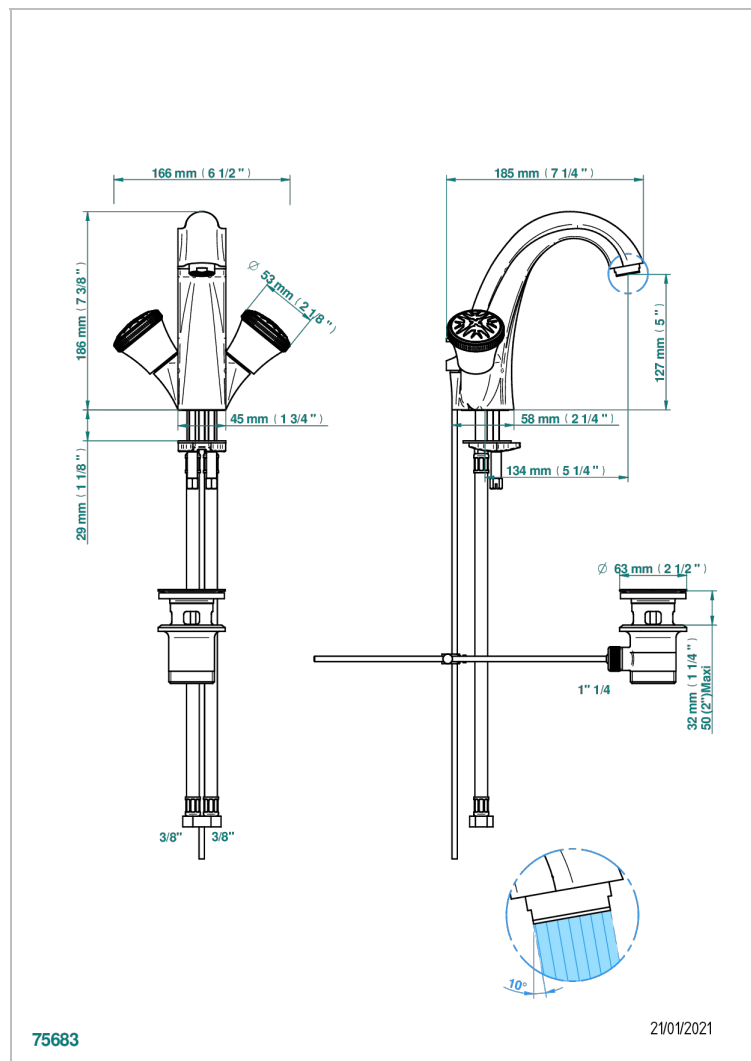

HIRONDELLES - GOLD STAMPED

A4L-2155

1-hole basin mixer with waste

CHARACTERISTIC

- ACS : 17ACCLY613
- NF : NF EN 200 - IA - Chrome

STANDARDS

AVAILABLE FINITIONS

Antique nickel - H28
Blush PVD - H62
Brass color PVD - H49
Brown bronze color PVD - F33
Gold color PVD - H52
Graphite PVD - H64

Lacquered antique silver (coated) - H03
Lacquered light bronze - D01
Matt Umber PVD - H67
Matt blush PVD - H60
Matt brass color PVD - H50
Matt brown bronze color PVD - F34

Matt chrome - C02
Matt gold - F07
Matt gold color PVD - H53
Matt graphite PVD - H65
Matt nickel (color finish) - C01
Matt nickel color PVD - H56

Nickel color PVD - H55
Polished chrome (color finish) - A02
Polished gold (color finish) - F01
Polished nickel - B01
Soft gold - F30
Soft matt gold - F31

Umber PVD - H66
Varnished matt antique red copper (color finish) - H07