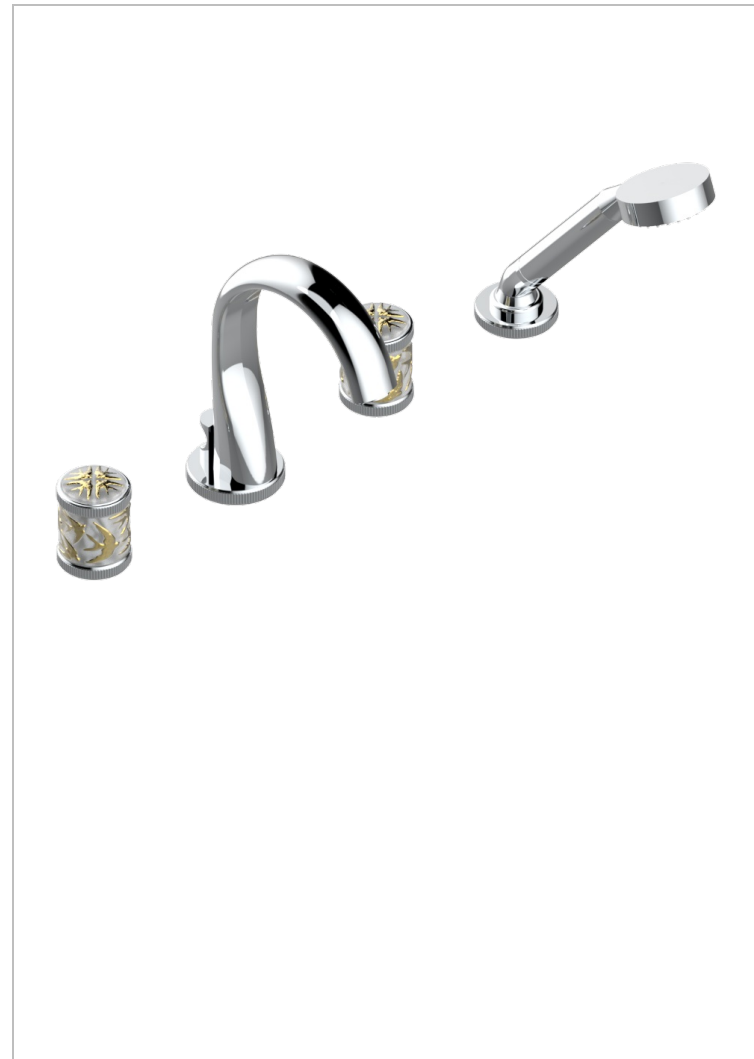

# HIRONDELLES - GOLD STAMPED

A4L-112B

Rim mounted 4-hole bath/shower mixer, diverter to normal spout

16/08/2010

## CHARACTERISTIC

- ACS : 18ACCLY473
- NF : NF EN 200 - IID/A - Chrome

## AVAILABLE FINITIONS

Antique nickel - H28  
Blush PVD - H62  
Brass color PVD - H49  
Brown bronze color PVD - F33  
Gold color PVD - H52  
Graphite PVD - H64

Lacquered antique silver (coated) - H03  
Lacquered light bronze - D01  
Matt Umber PVD - H67  
Matt blush PVD - H60  
Matt brass color PVD - H50  
Matt brown bronze color PVD - F34