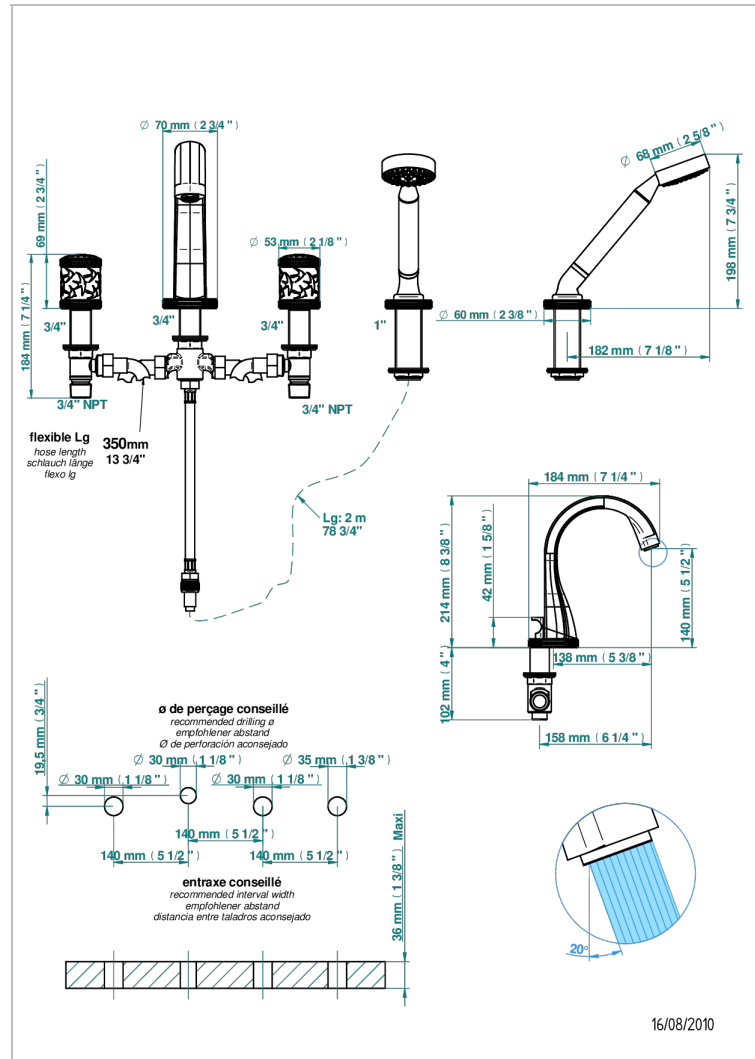

# HIRONDELLES - GOLD STAMPED

A4L-112B

Rim mounted 4-hole bath/shower mixer, diverter to normal spout

16/08/2010

## CHARACTERISTIC

- ACS : 18ACCLY473
- NF : NF EN 200 - IID/A - Chrome